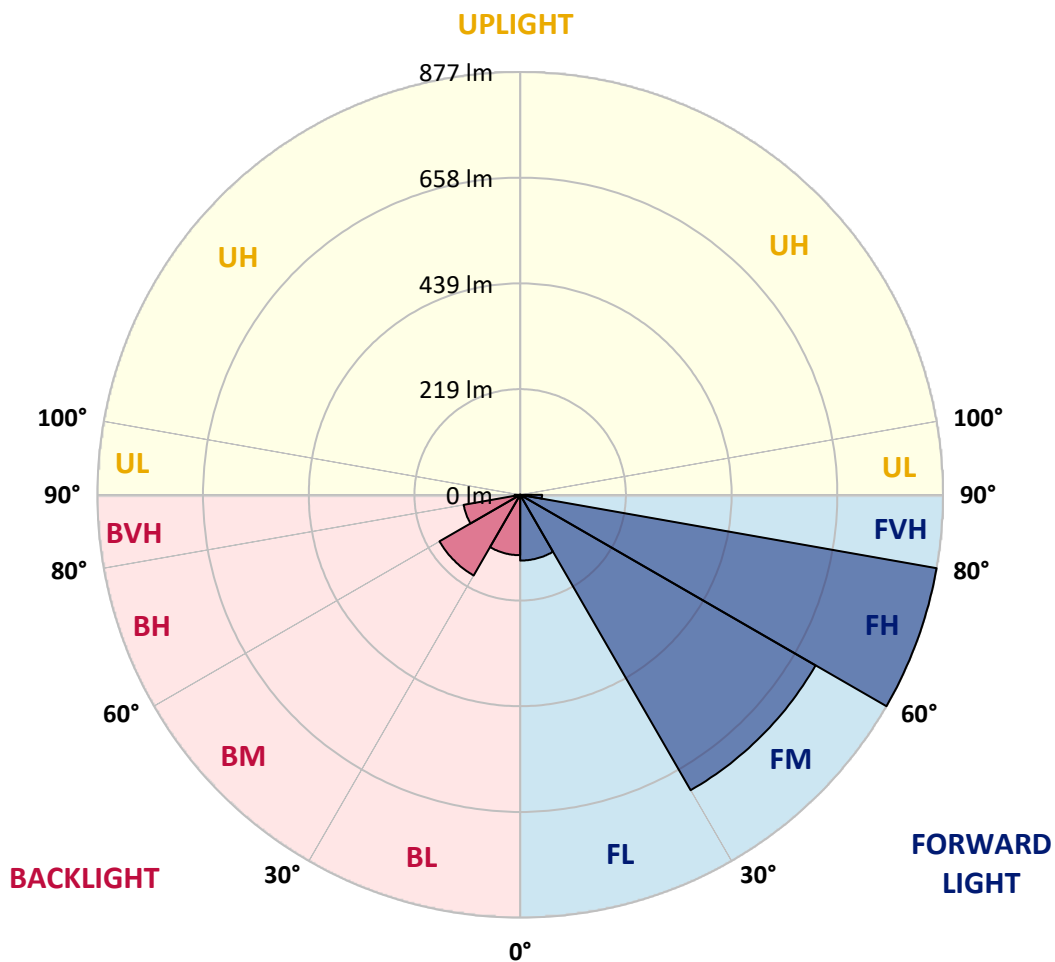

REPORT NUMBER: P147024

CATALOG NUMBER: OVH-F01-LED-E-U-T4-7030

LUMINAIRE CLASSIFICATION SYSTEM LUMEN TABLE AND BUG RATING:

Zone		Lumens	% Fixture	Zone Rating/Lumen Limit		
				B	U	G
FL	(0°-30°)	136.4	6.2			
FM	(30°-60°)	707.7	31.9			
FH	(60°-80°)	877.2	39.6			G1/1800
FVH	(80°-90°)	45.4	2.0			G1/100
BL	(0°-30°)	125.3	5.7	B1/500		
BM	(30°-60°)	193.2	8.7	B0/220		
BH	(60°-80°)	119.0	5.4	B1/500		G1/500
BVH	(80°-90°)	11.5	0.5			G1/100
UL	(90°-100°)	0.0	0.0		U0/0	
UH	(100°-180°)	0.0	0.0		U0/0	

BUG Rating: B1-U0-G1

Type IV Short