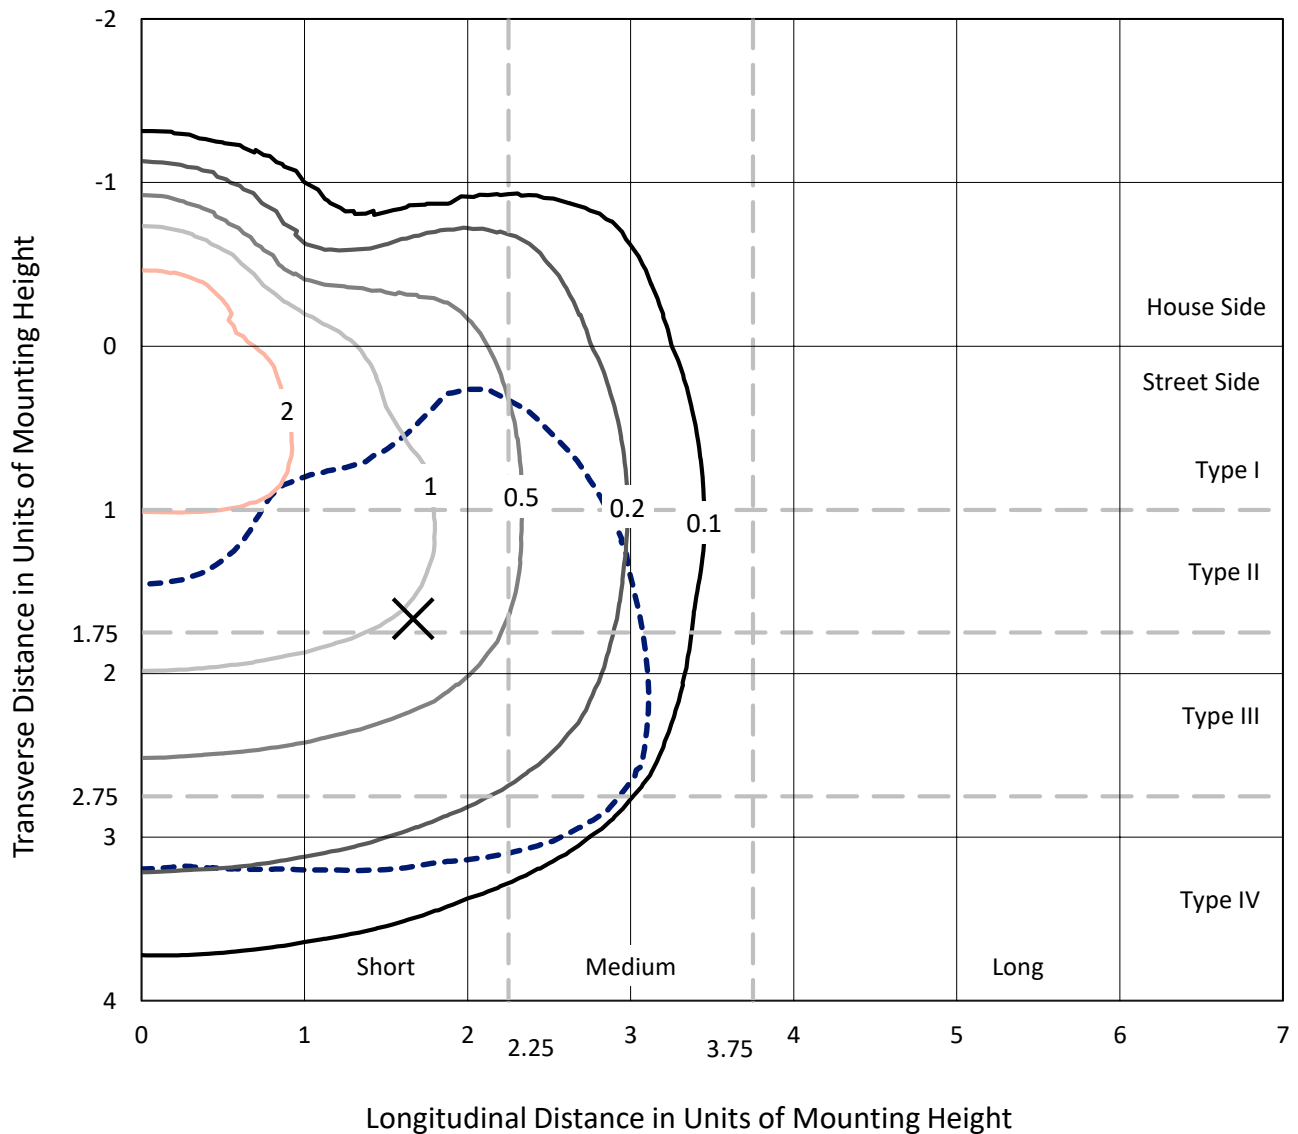

REPORT NUMBER: P147024

CATALOG NUMBER: OVH-F01-LED-E-U-T4-7030

Iso-Footcandle Lines of Horizontal Illumination

✕ Max cd
- - - 1/2 Max cd

Based on 10 foot mounting height. Maximum calculated value = 3 fc
Type IV - Short - Semi-Cutoff