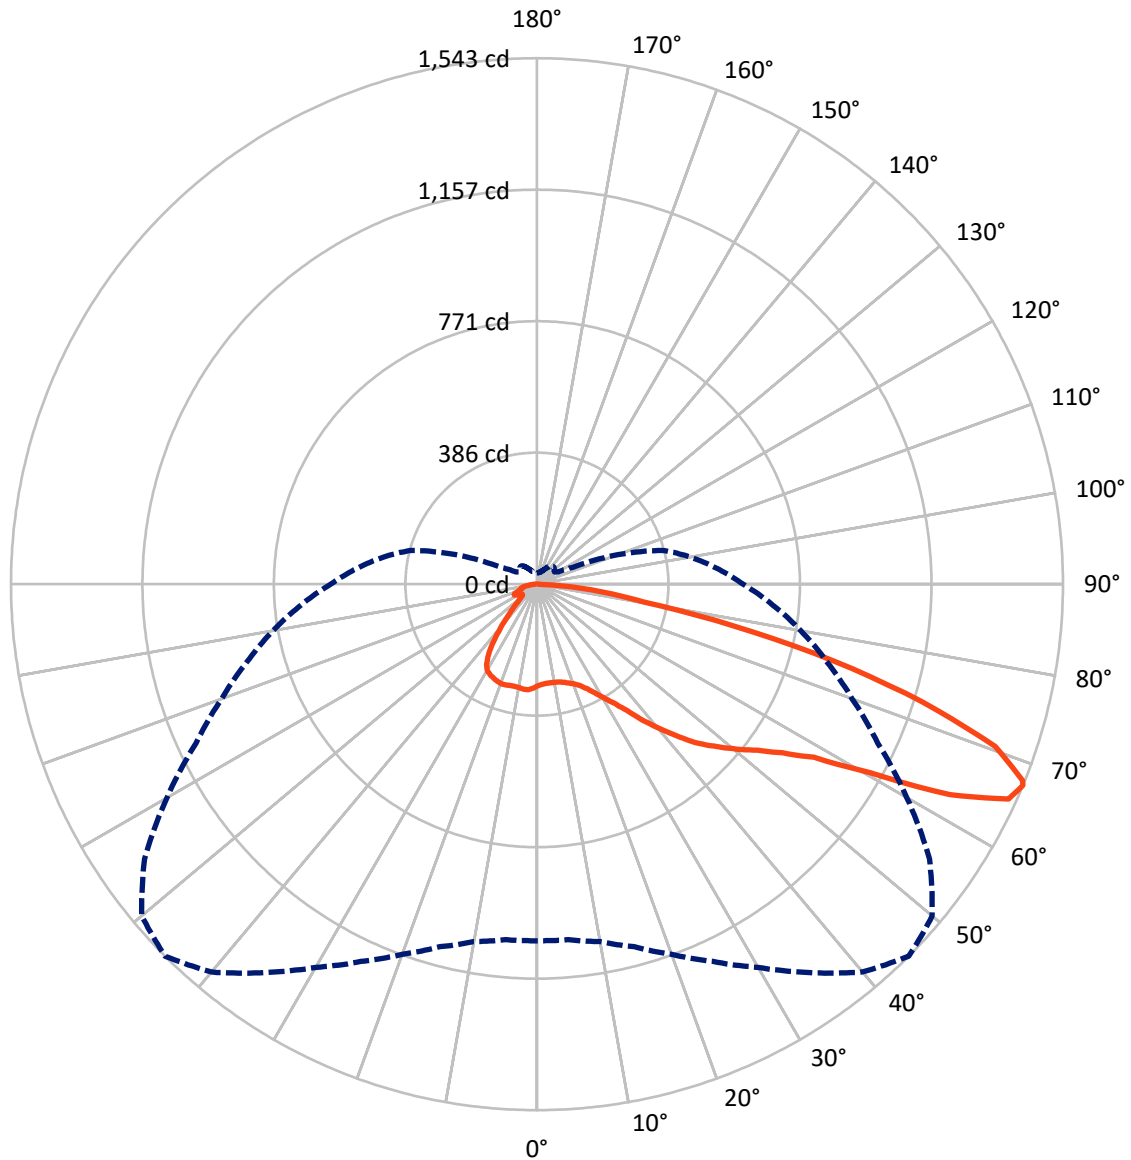

**Summary**

Lumens per Lamp: N/A  
Luminaire Lumens: 2215.7 lumens  
Efficiency: N/A  
Efficacy: 85.5 lumens/watt  
Luminous Opening: Rectangular (W 0.17' x L: 1' x H: 0')  
IES Classification: Type IV - Short - Semi-Cutoff  
BUG Rating: B1 - U0 - G1

### Iso-Footcandle Lines of Horizontal Illumination

✕ Max cd  
 - - - 1/2 Max cd

Based on 10 foot mounting height. Maximum calculated value = 3 fc  
 Type IV - Short - Semi-Cutoff

REPORT NUMBER: P147024

CATALOG NUMBER: OVH-F01-LED-E-U-T4-7030

### Luminous Intensity Polar Plot

— Vertical Plane Through 45-Deg Lateral    - - - Horizontal Cone Through 67-Deg Vertical

REPORT NUMBER: P147024

CATALOG NUMBER: OVH-F01-LED-E-U-T4-7030

**FLUX DISTRIBUTION:**